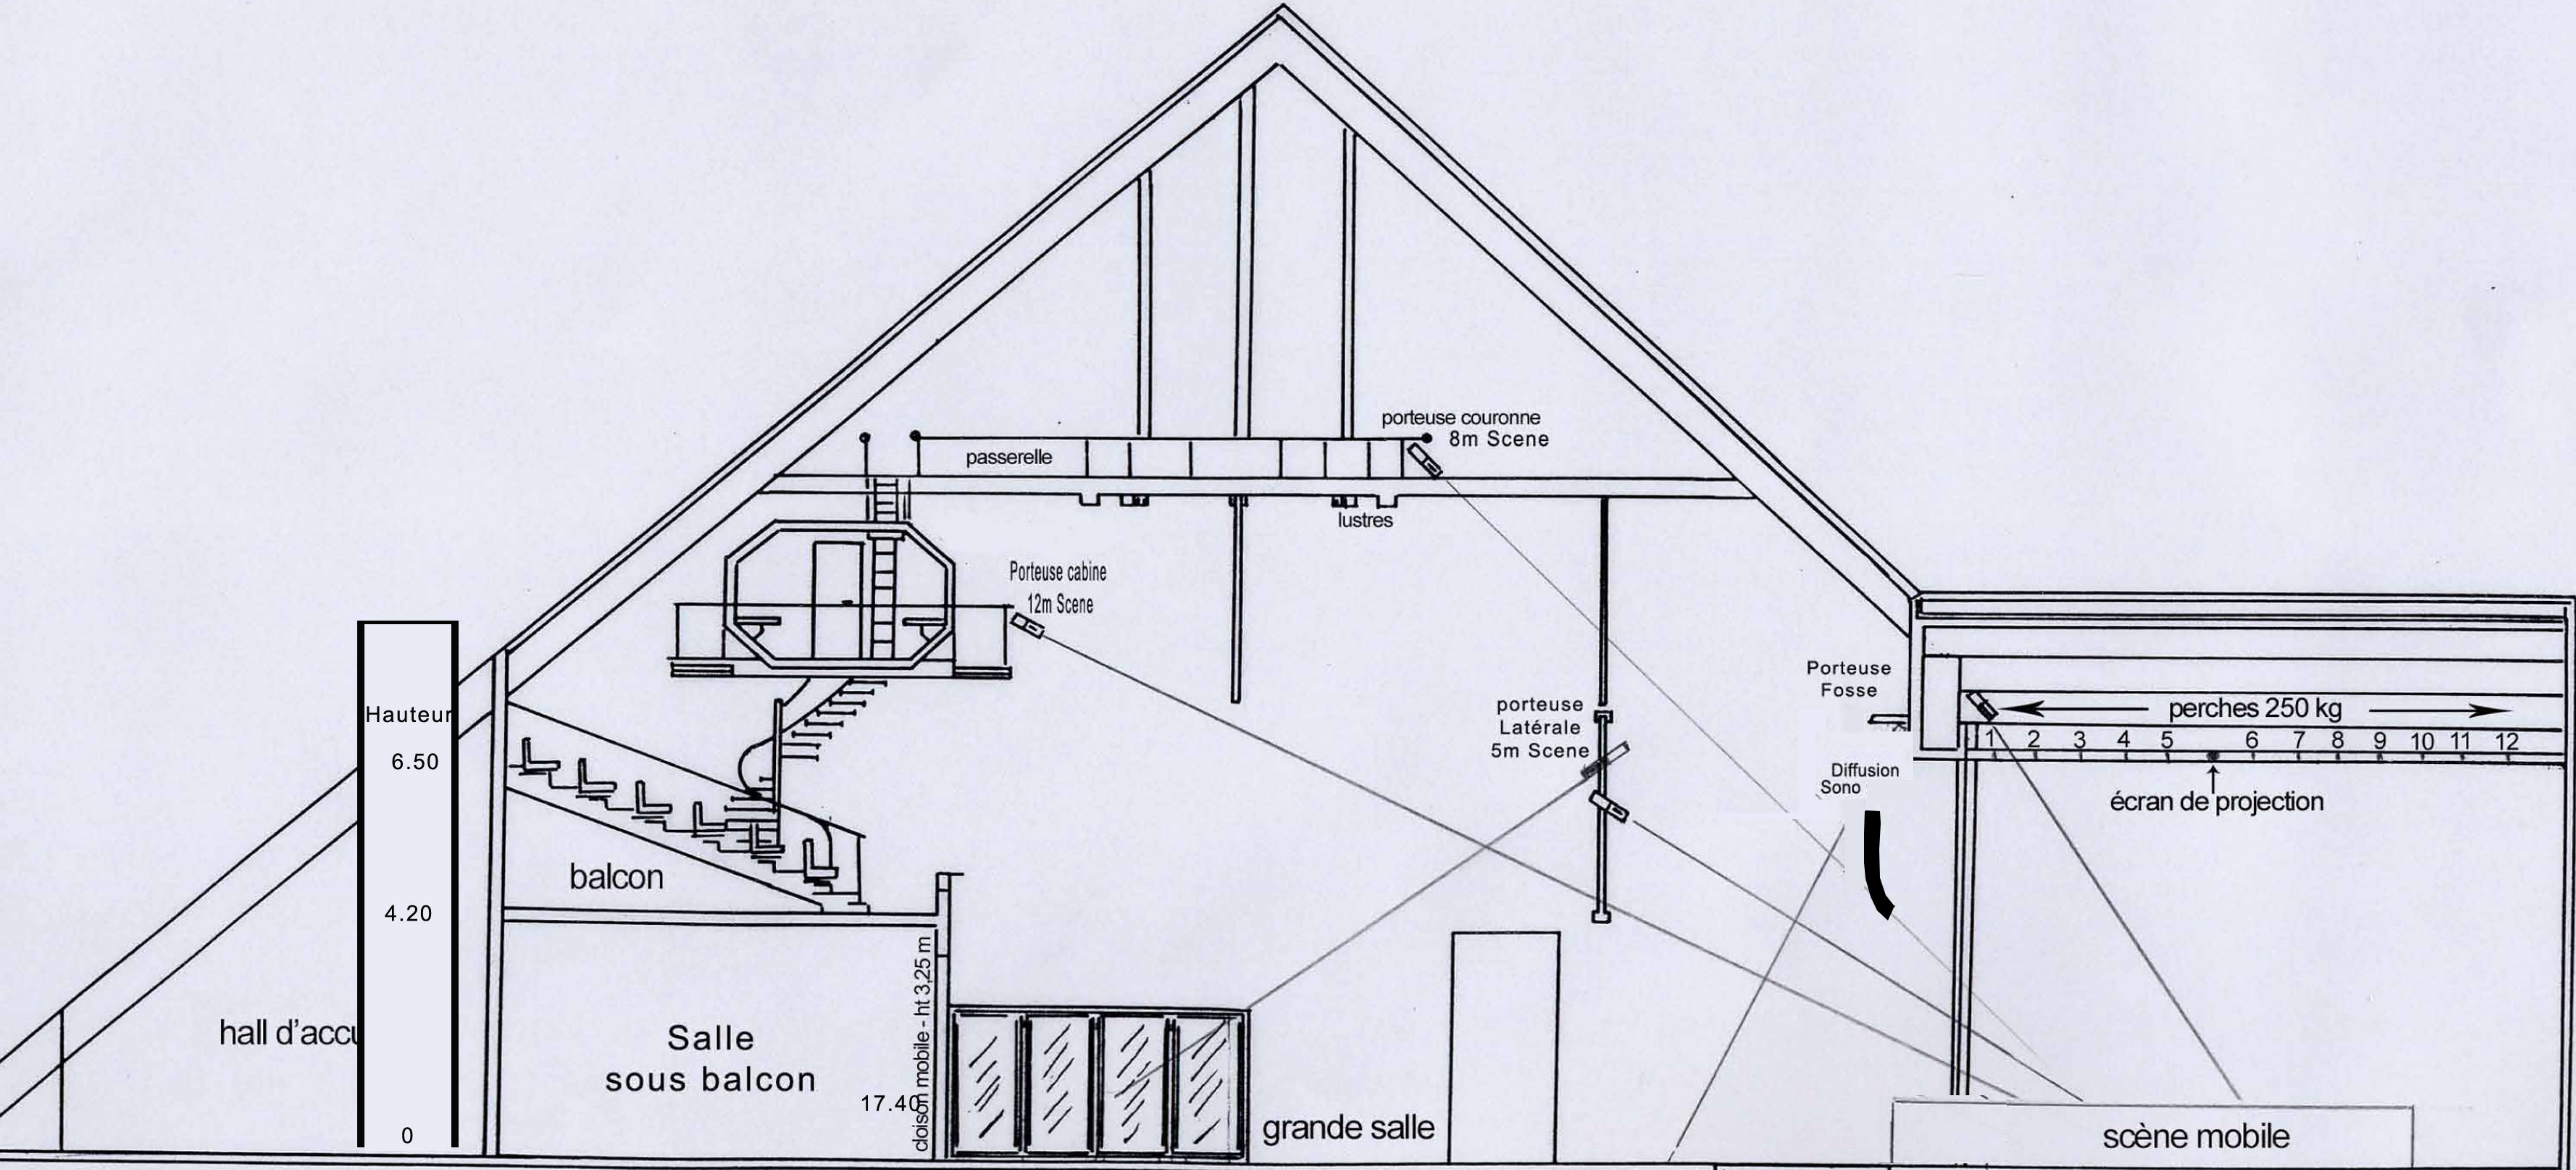

Pyramide Concert A Plat

distance bord Scene 22.70